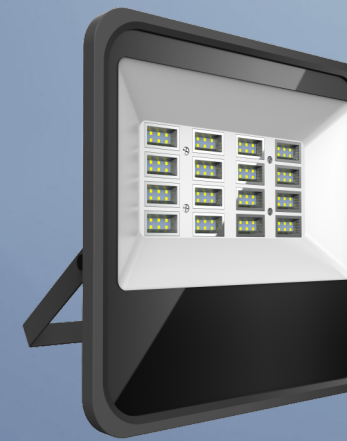

OPTO PLUS
LED FLOOD LIGHT